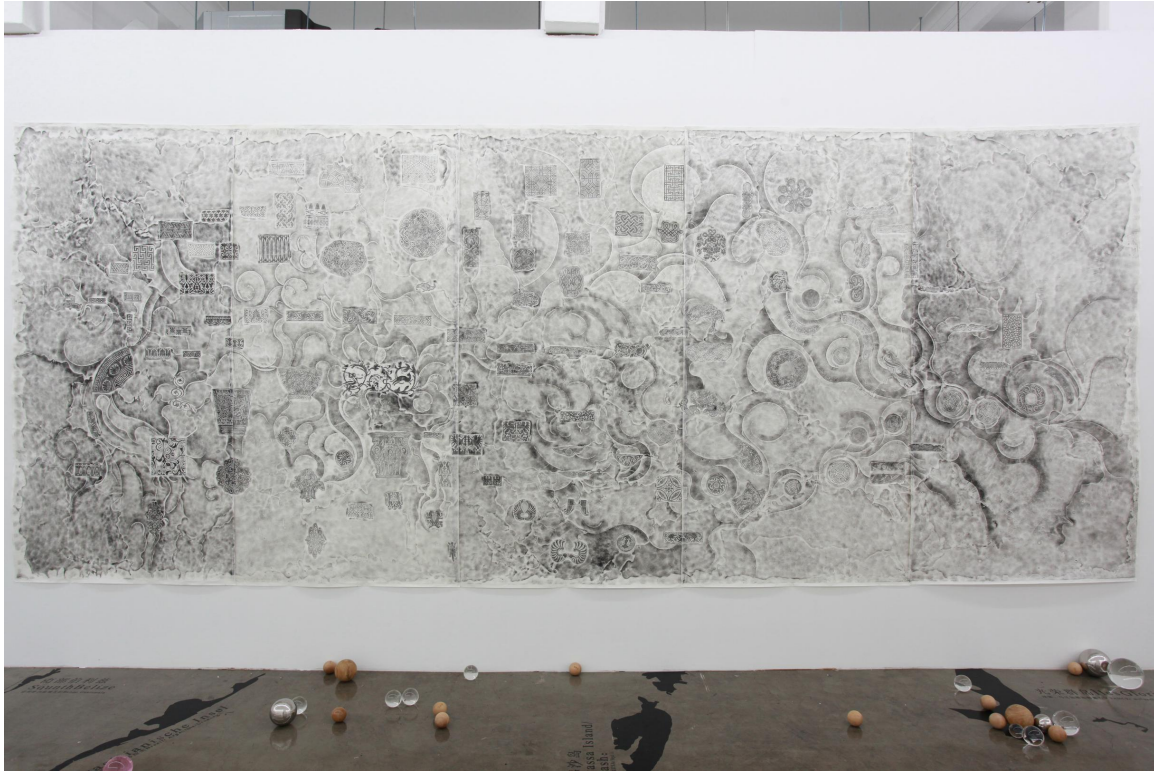

Exhibition History:
QIU ZHIJIE | Solo exhibition at ARNDT Singapore |
November 16 – December 31, 2014

Qiu Zhijie
Diaoyu Island or Senkaku Shotou (diptych), 2014
Ink on Paper
90 x 90 cm | 35.4 x 35.4 in
ZHIJ0016

Exhibition History:
QIU ZHIJIE | Solo exhibition at ARNDT Singapore |
November 16 – December 31, 2014

Qiu Zhijie
Dokdo or Takeshima, 2014
Ink on Paper
90 x 90 cm | 35.4 x 35.4 in
ZHIJ0015

Exhibition History:
QIU ZHIJIE | Solo exhibition at ARNDT Singapore |
November 16 – December 31, 2014

Qiu Zhijie
Paracel Islands or Xisha Islands, 2014
Ink on Paper
90 x 90 cm | 35.4 x 35.4 in
ZHIJ0013

Exhibition History:
QIU ZHIJIE | Solo exhibition at ARNDT Singapore |
November 16 – December 31, 2014