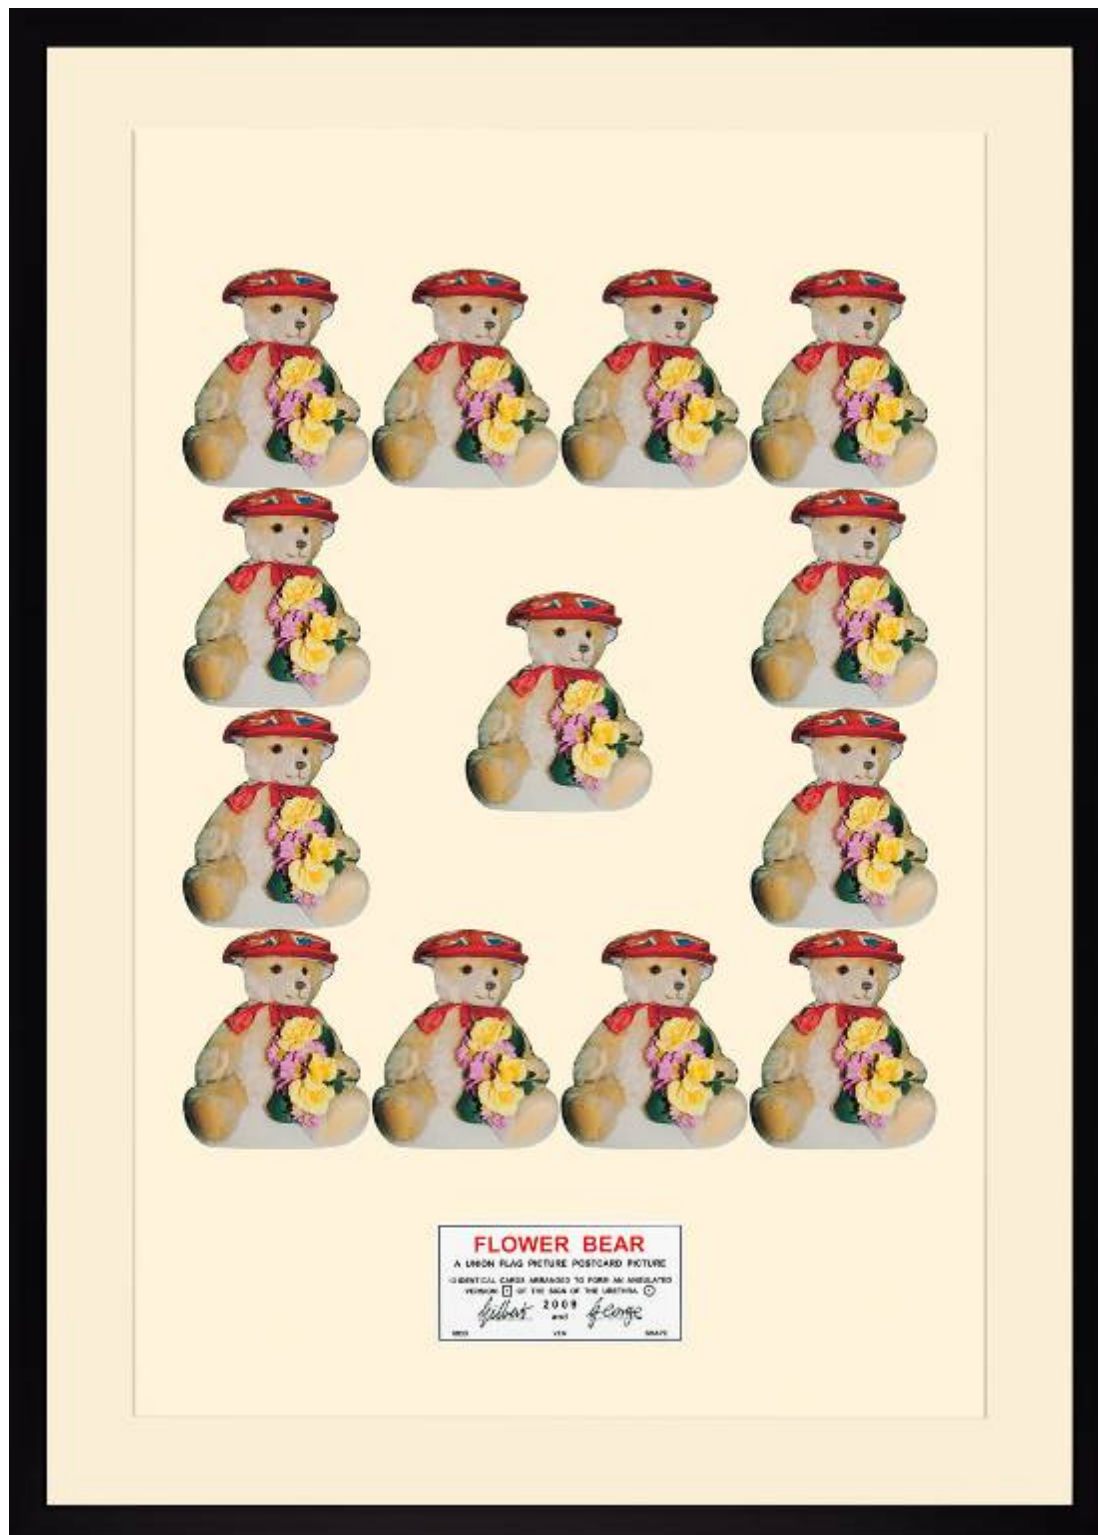

FLOWER BEAR

From: Urethra Postcard Pieces, 2009

mixed media

unique

signed and dated

123 x 88 cm | 48.43 x 34.65 in

GILB0058

£ 16.750,00 net incl. frame

or

$ 25.000,00 net incl. frame