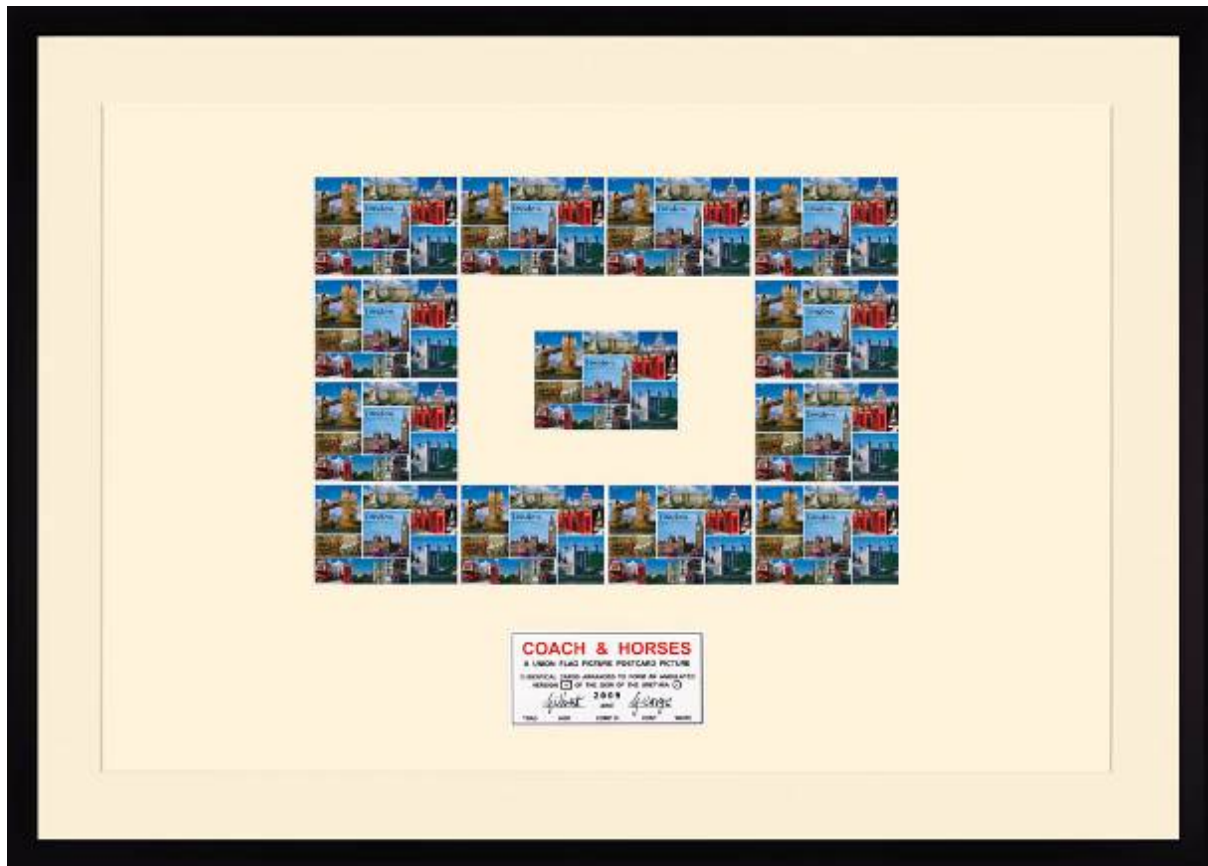

COACH & HORSES

From: Urethra Postcard Pieces, 2009

mixed media

unique

signed and dated

88 x 123 cm | 34.65 x 48.43 in

GILB0046

£ 16.750,00 net incl. frame

or

$ 25.000,00 net incl. frame