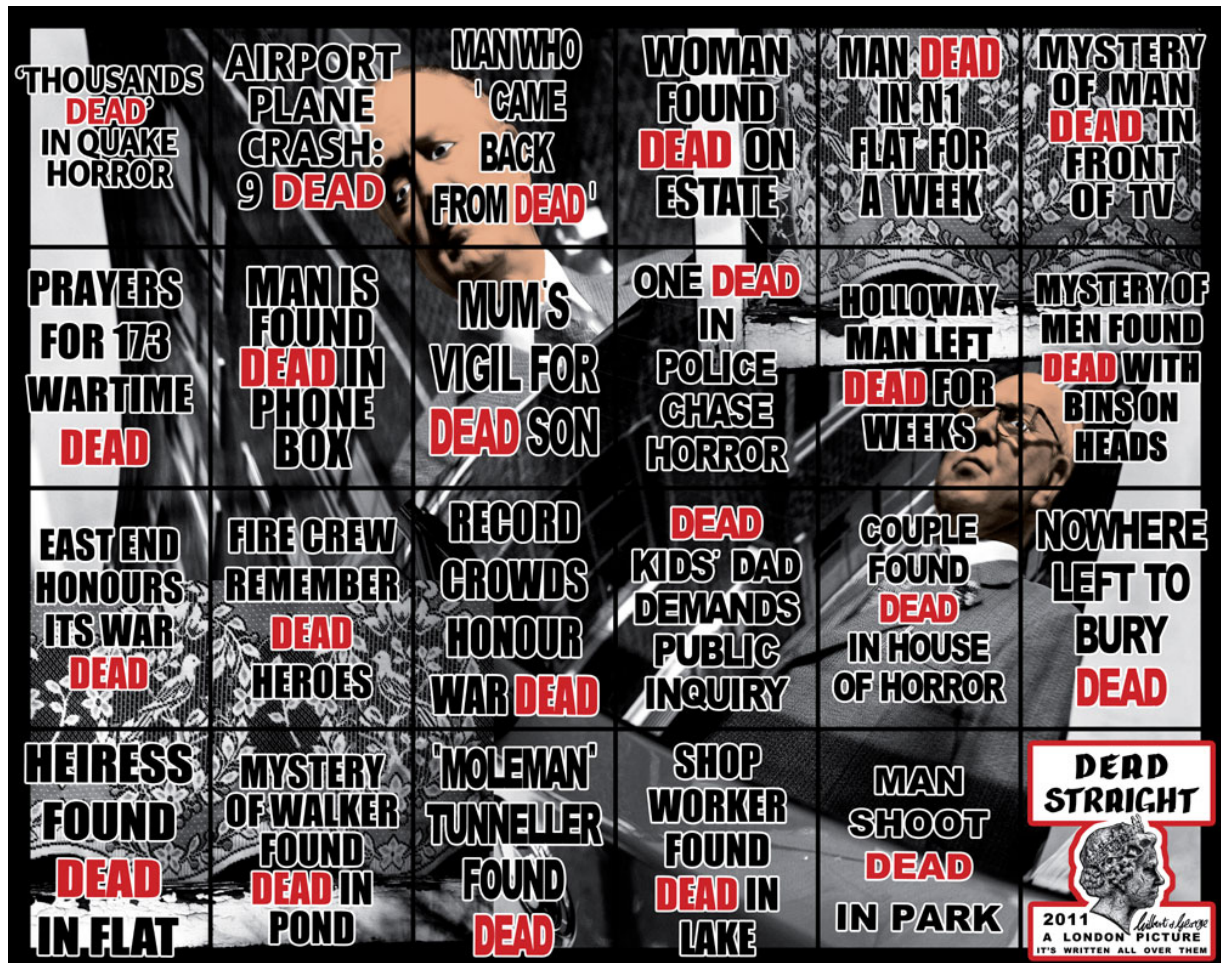

GILBERT & GEORGE

ARMED

from: LONDON PICTURES, 2011

9 panels

226 x 190 cm | 88.98 x 74.8 in

GILBERT & GEORGE

ARREST STRAIGHT

from: LONDON PICTURES, 2011

6 panels

151 x 190 cm | 59.45 x 74.8 in

GILBERT & GEORGE

BOMB

from: London Pictures, 2011

16 panels

302 x 254 cm | 118.9 x 100 in

# ARNDT

POTSDAMER STRASSE 96  
D-10785 BERLIN  
TEL +49 30 206 138 70  
FAX +49 30 206 138 720  
WWW.ARNDTBERLIN.COM

GILBERT & GEORGE

DEAD STRAIGHT

from: London Pictures, 2011

24 panels

302 x 381 cm | 118.9 x 150 in

ISLAM STRAIGHT

From: London Pictures, 2011

4 panels

151 x 127 cm | 59.45 x 50 in

GILBERT & GEORGE

KILLERS STRAIGHT

From: London Pictures, 2011

8 panels