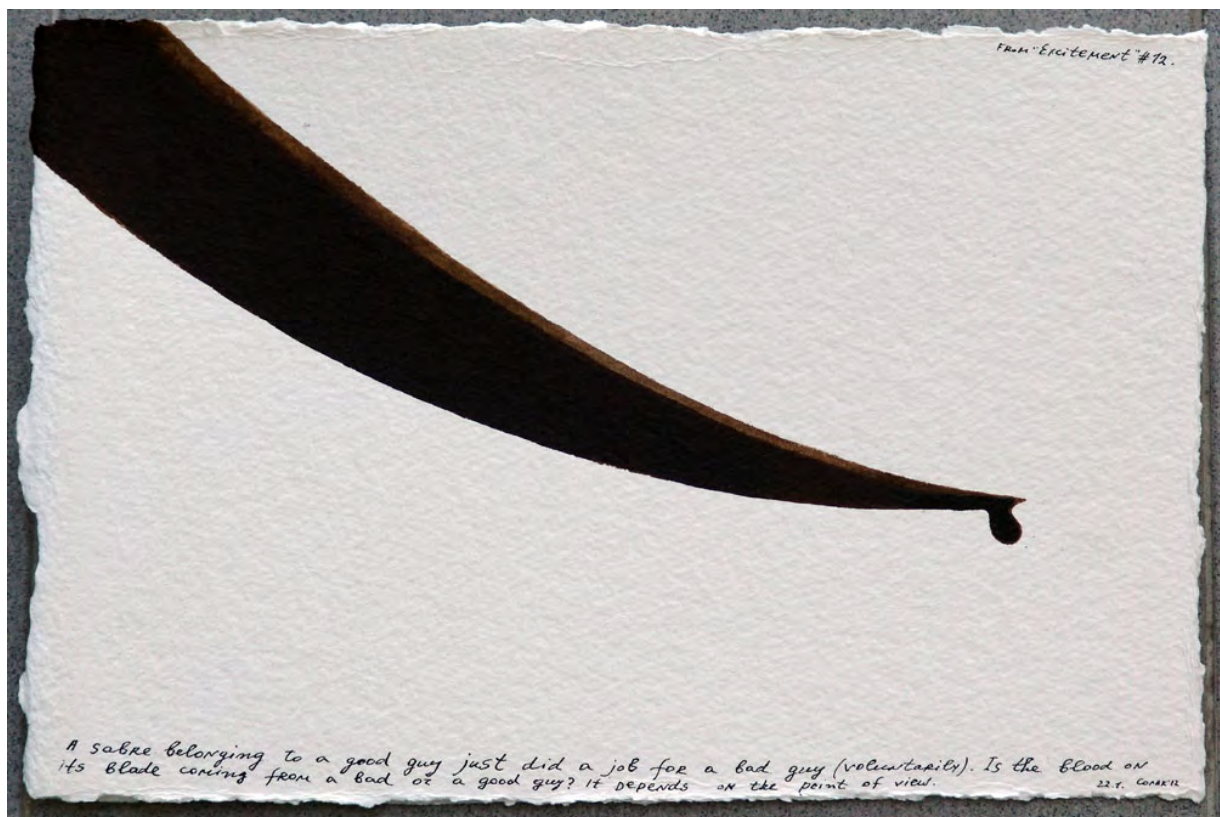

ARNOT

POTSDAMER STRASSE 96
D-10785 BERLIN
TEL +49 30 206 138 70
FAX +49 30 206 138 720
WWW.ARNTBERLIN.COM

NEDKO SOLAKOV

Nedko Solakov

Excitement #12, 2012

sepia, black and white ink and wash on paper

19,5 x 28,5 cm | 7.68 x 11.22 in

SOLA0931-12