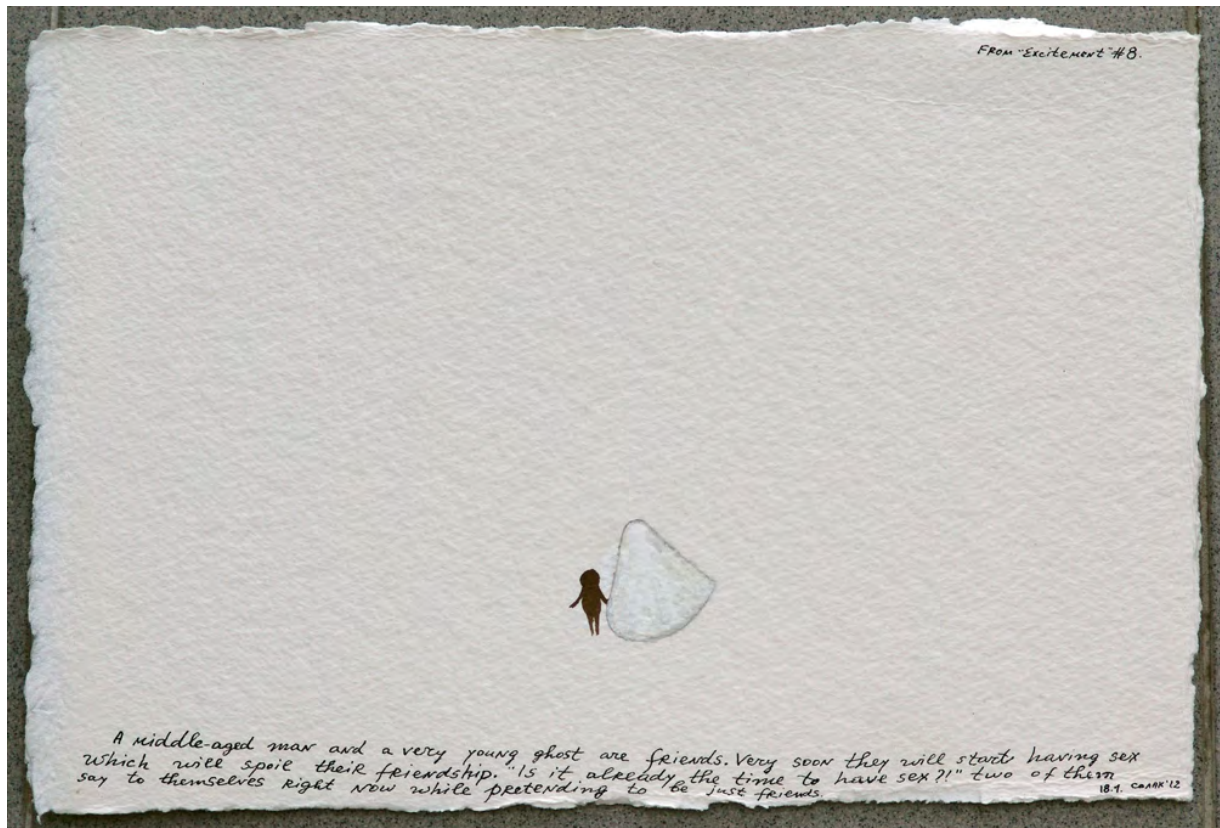

ARNDT

POTSDAMER STRASSE 96
D-10785 BERLIN
TEL +49 30 206 138 70
FAX +49 30 206 138 720
WWW.ARNDBERLIN.COM

NEDKO SOLAKOV

Nedko Solakov

Excitement #8, 2012

sepia, black and white ink and wash on paper

19,5 x 28,5 cm | 7.68 x 11.22 in

SOLA0931-8