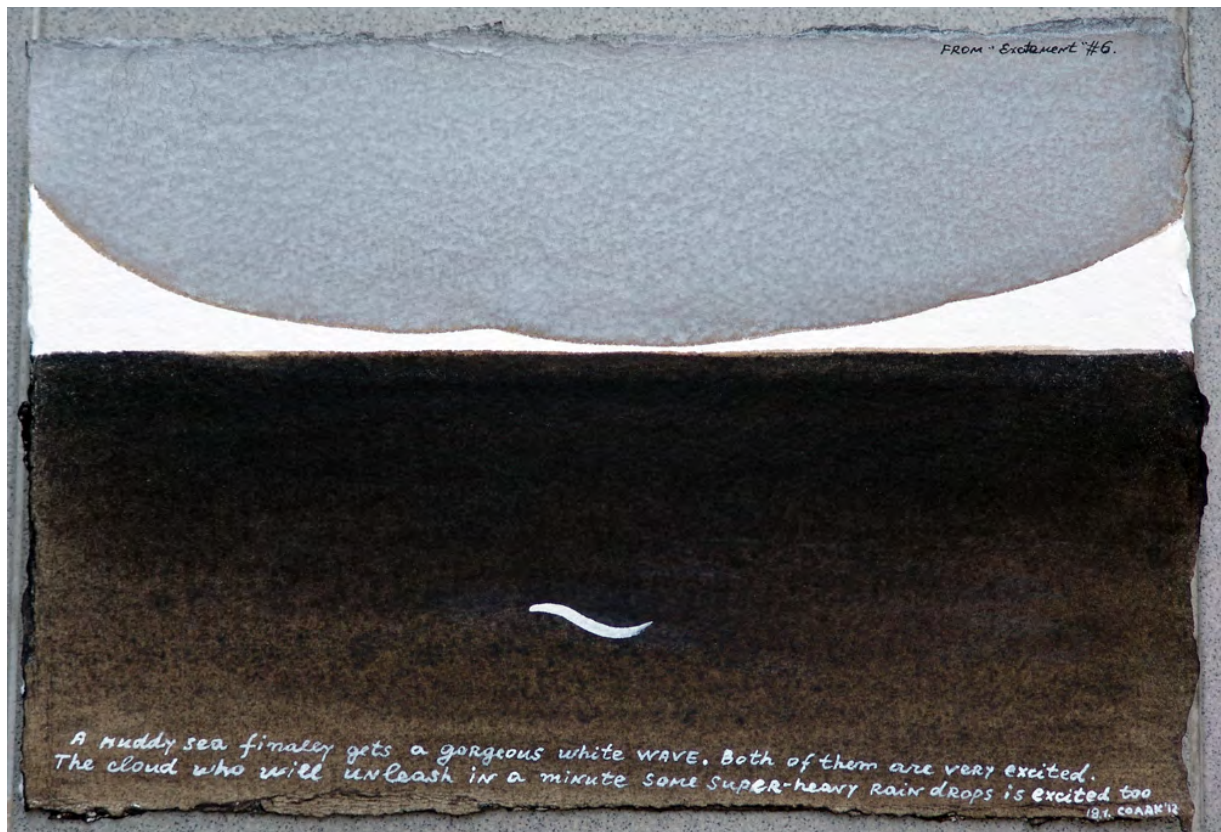

NEDKO SOLAKOV

Nedko Solakov

Excitement #6, 2012

sepia, black and white ink and wash on paper

19,5 x 28,5 cm | 7.68 x 11.22 in

SOLA0931-6