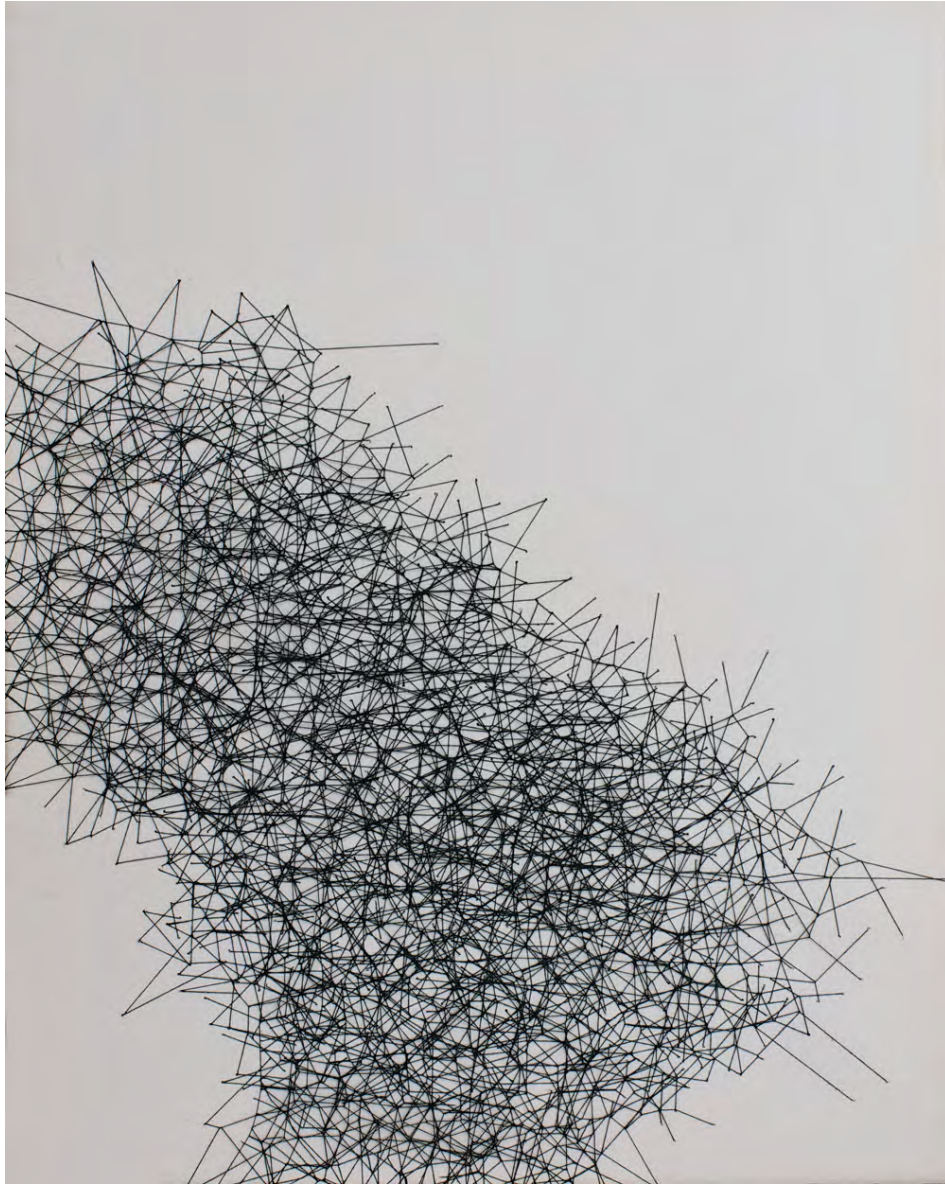

CHIHARU SHIOTA

Chiharu Shiota
Nachthimmel / Night Sky, 2012
Canvas, black thread
30 x 24 cm | 11.81 x 9.45 in
SHIO0033