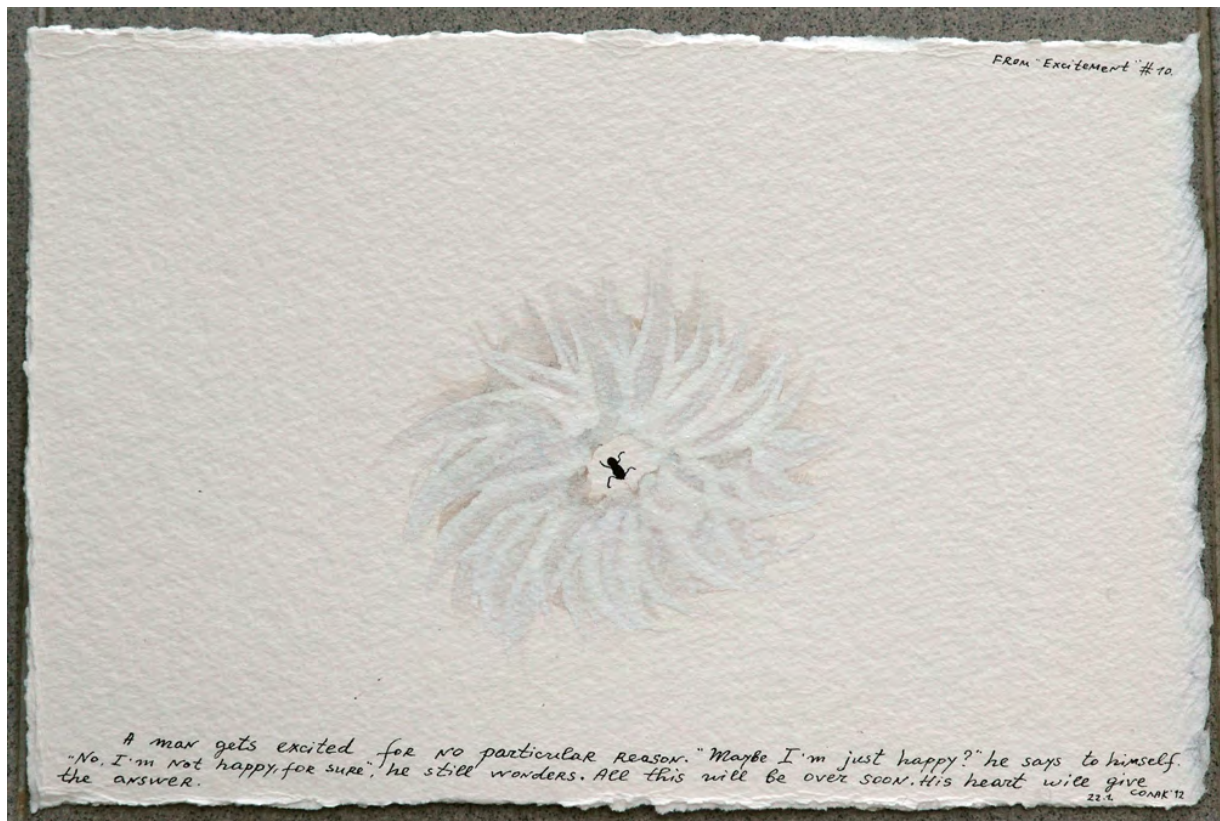

19,5 x 28,5 cm | 7.68 x 11.22 in

SOLA0931-9

NEDKO SOLAKOV

Nedko Solakov

Excitement #10, 2012

sepia, black and white ink and wash on paper

19,5 x 28,5 cm | 7.68 x 11.22 in

SOLA0931-10