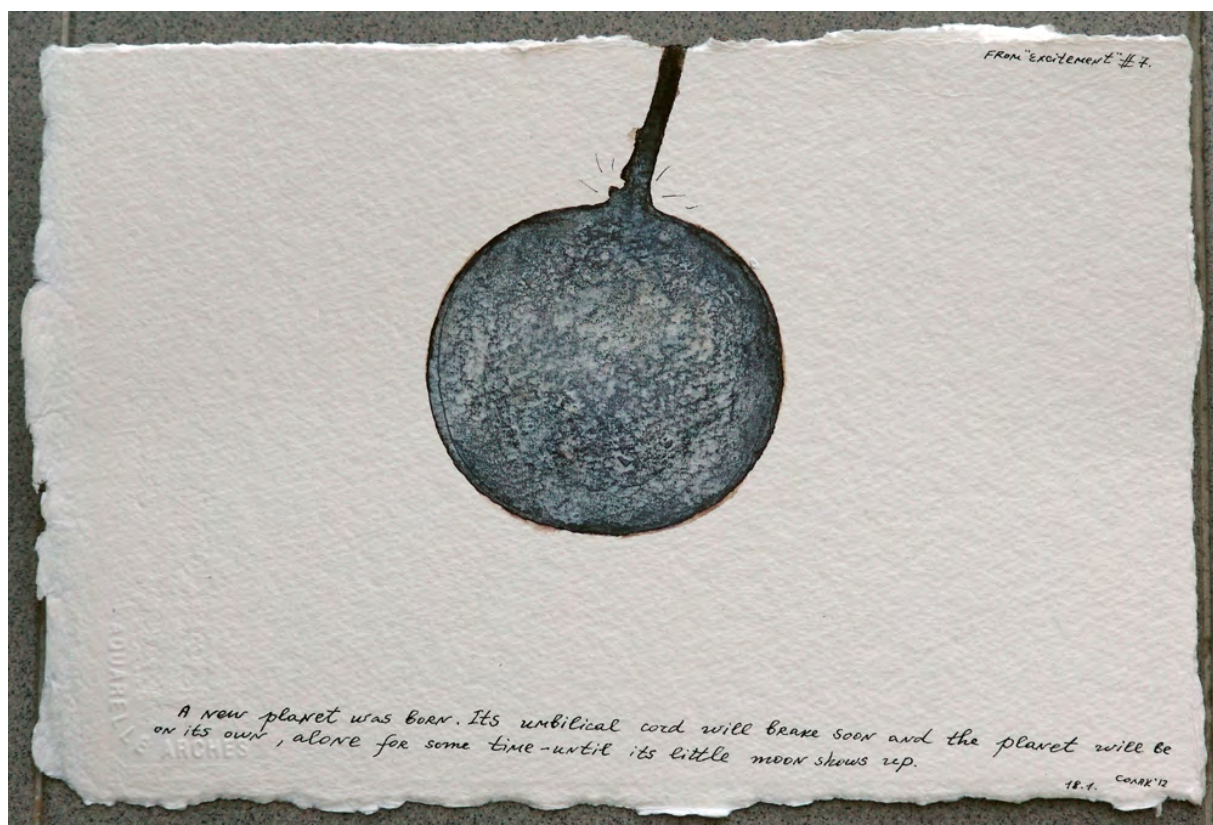

NEDKO SOLAKOV

Nedko Solakov

Excitement #6, 2012

sepia, black and white ink and wash on paper

19,5 x 28,5 cm | 7.68 x 11.22 in

SOLA0931-6

NEDKO SOLAKOV

Nedko Solakov