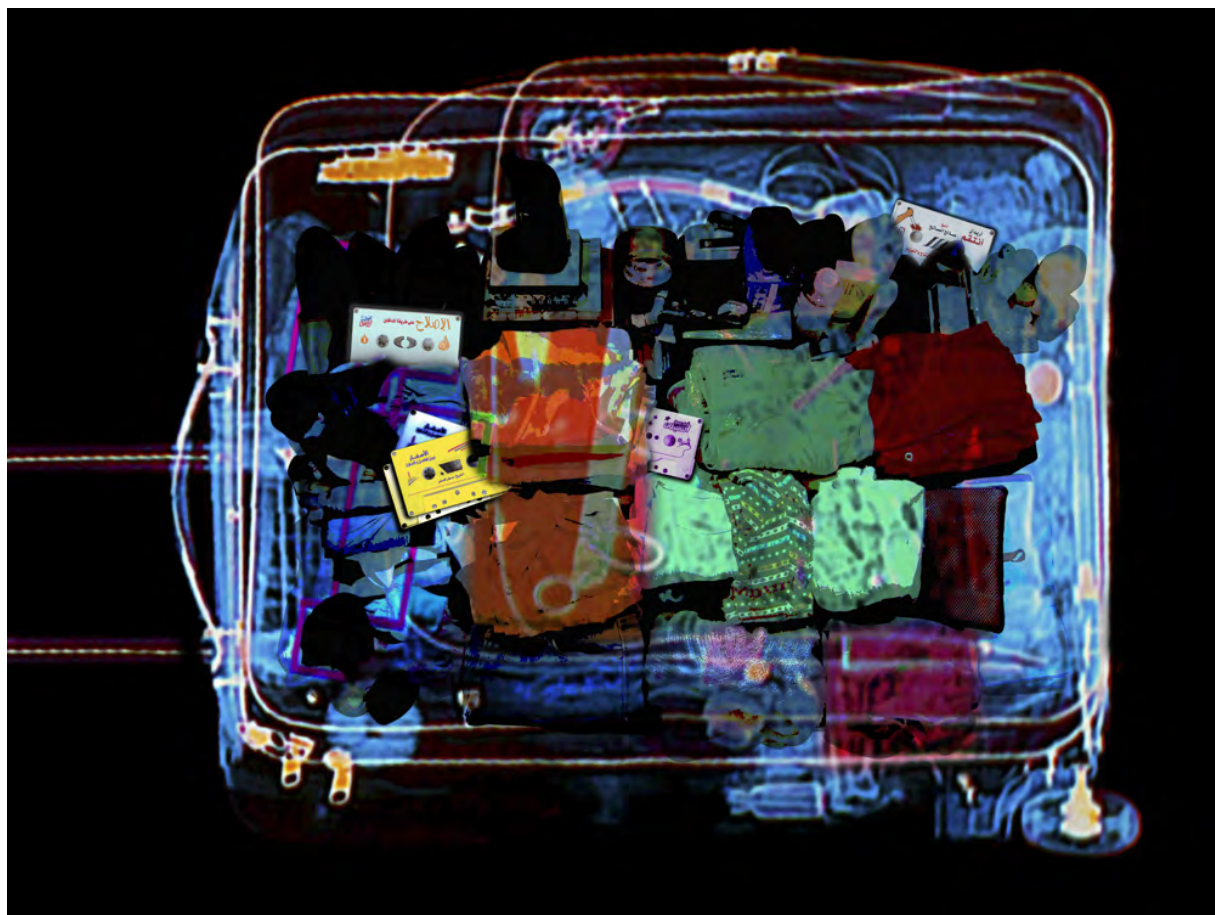

MAHA MALLUH

Maha Malluh

X-Rayed 3, 2011

Inkjet print on Epson paper, Dibond mounted and mounted with gloss perspex on front

70 x 93 cm | 27.56 x 36.61 in

This work is number 1 from an edition of 6 plus AP.

MALL0003