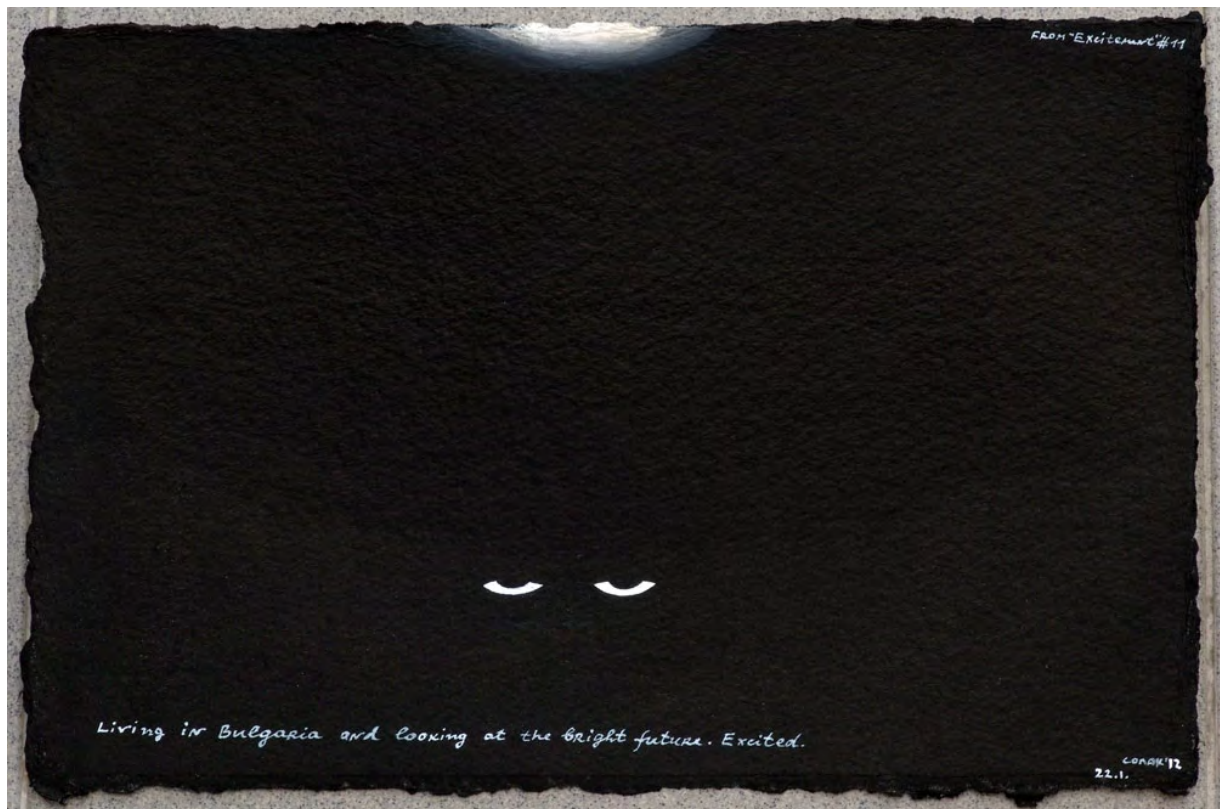

NEDKO SOLAKOV

Nedko Solakov

Excitement #11, 2012

sepia, black and white ink and wash on paper

19,5 x 28,5 cm | 7.68 x 11.22 in

SOLA0931-11