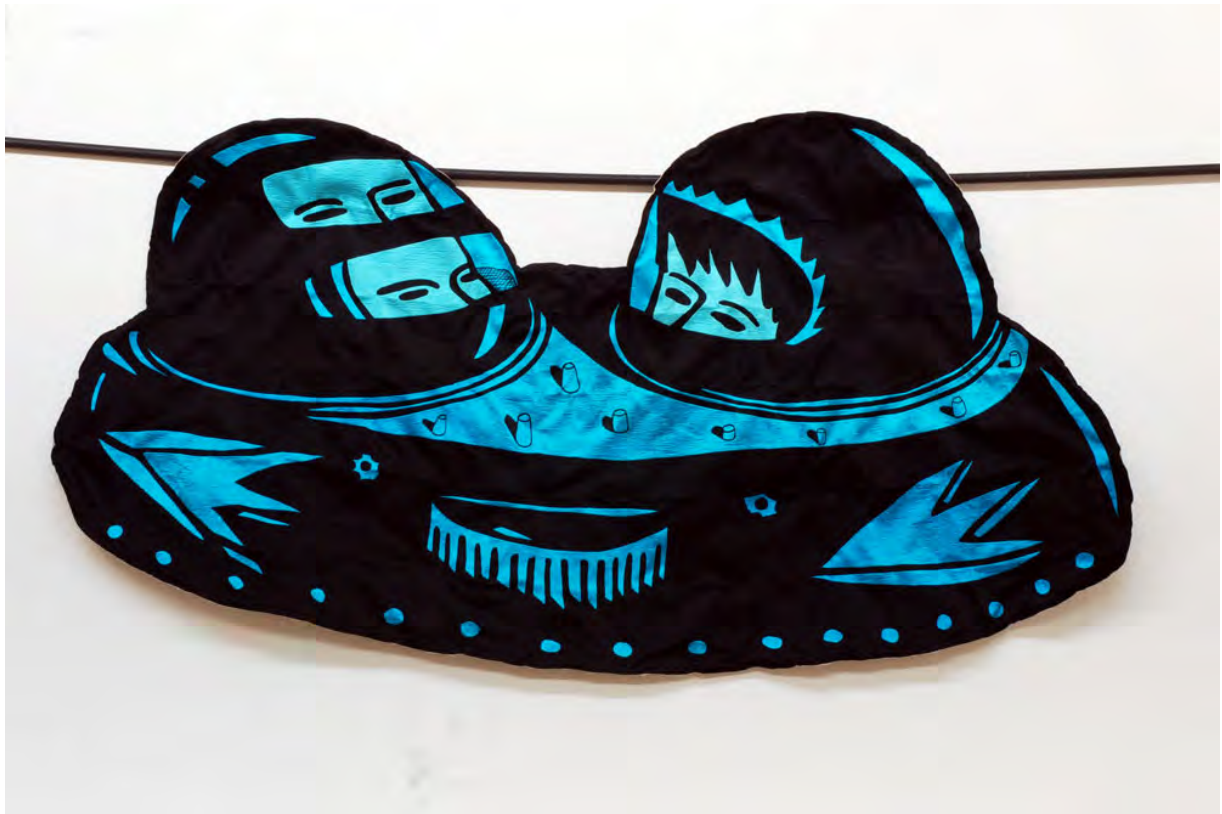

EKO NUGROHO

Eko Nugroho

Satu Tujuan Tiga Masalah, 2010

machine embroidered rayon thread on fabric backing

125 x 259 cm | 49.21 x 101.97 in

NUGR0006

Exhibitions:

2012 Indonesian Art Today at BBFA London