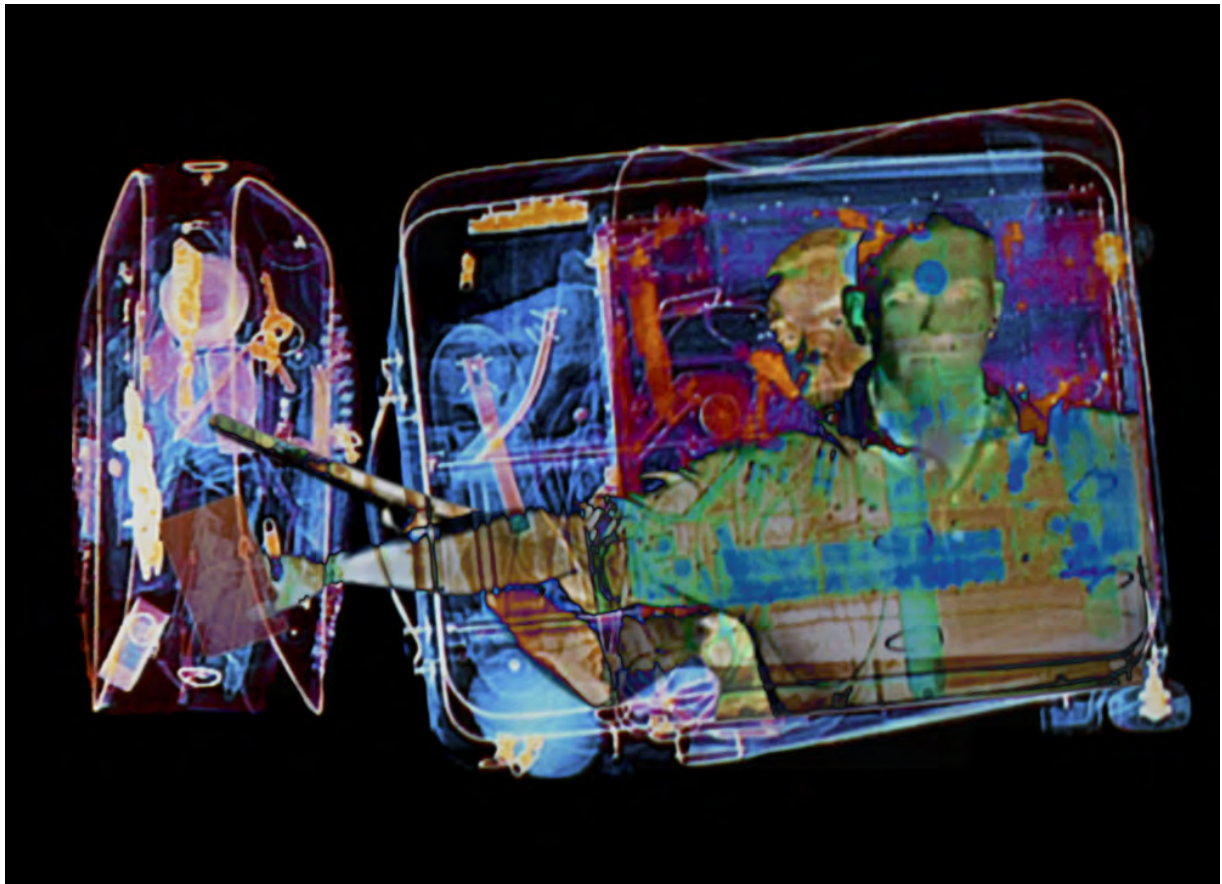

MAHA MALLUH

Maha Malluh

X-Rayed 4, 2011

Inkjet print on Epson paper, Dibond mounted and mounted with gloss perspex on front

70 x 107 cm | 27.56 x 42.13 in

This work is number 1 from an edition of 6 plus AP.

MALL0004